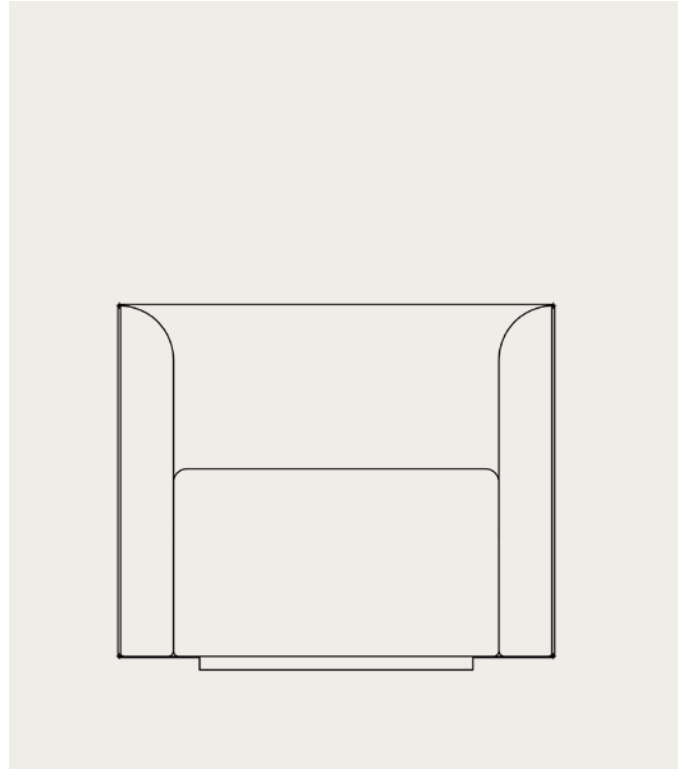

TAKU LOUNGE CHAIR