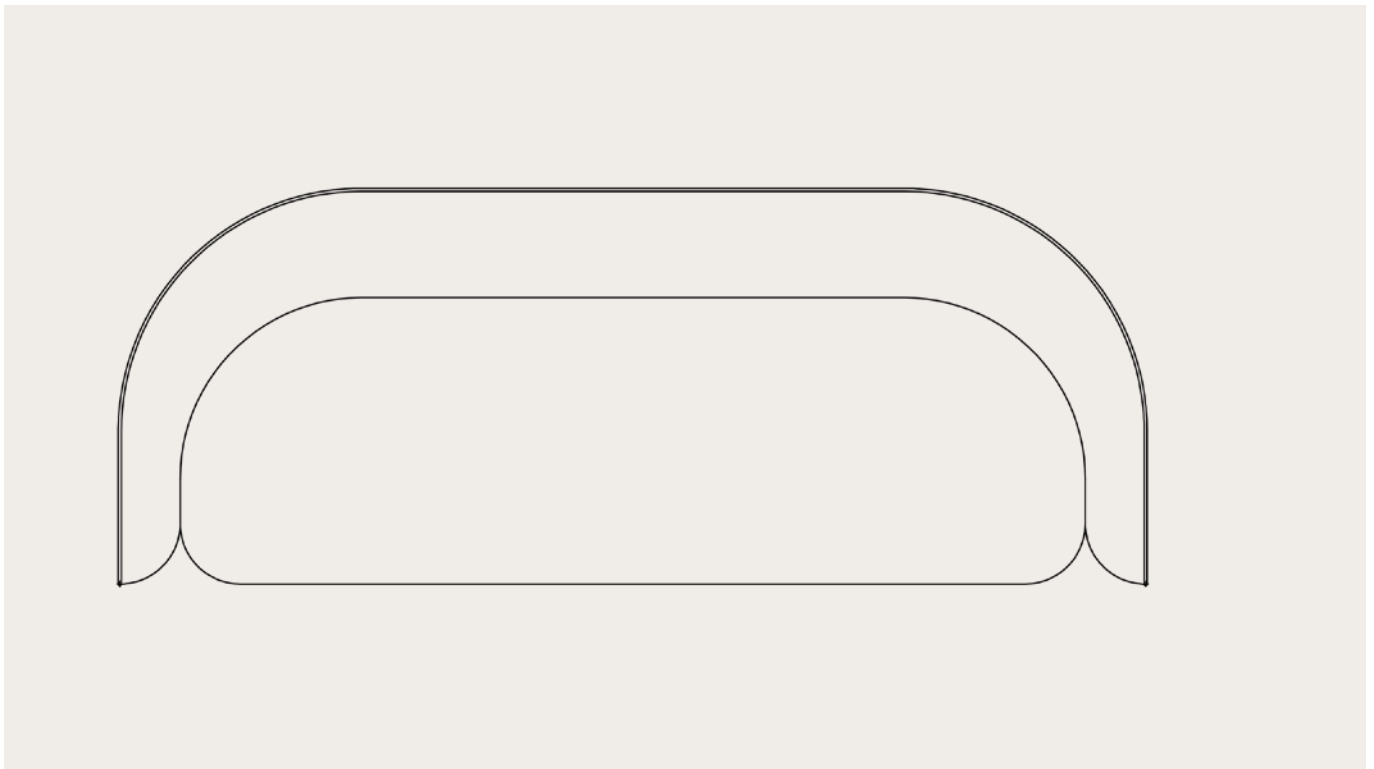

TAKU LOUNGE SOFA