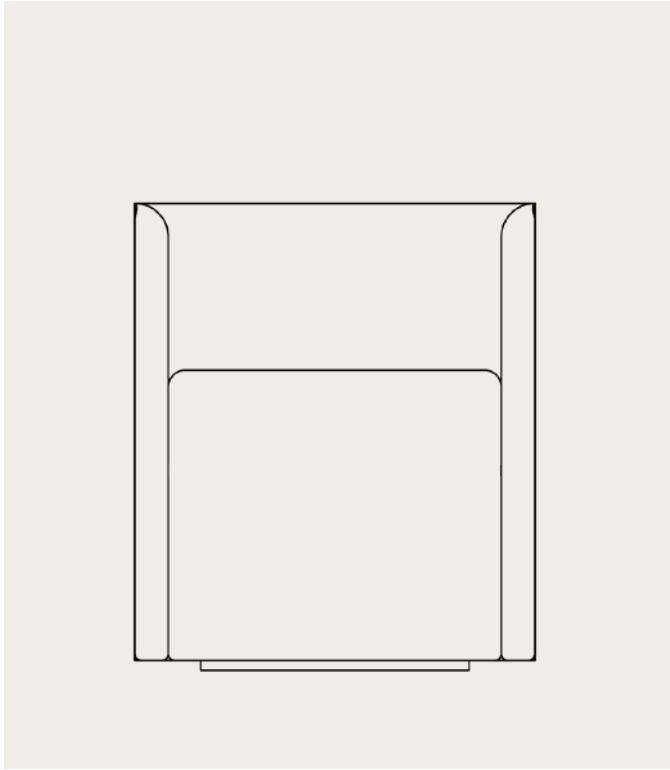

TAKU DINING CHAIR