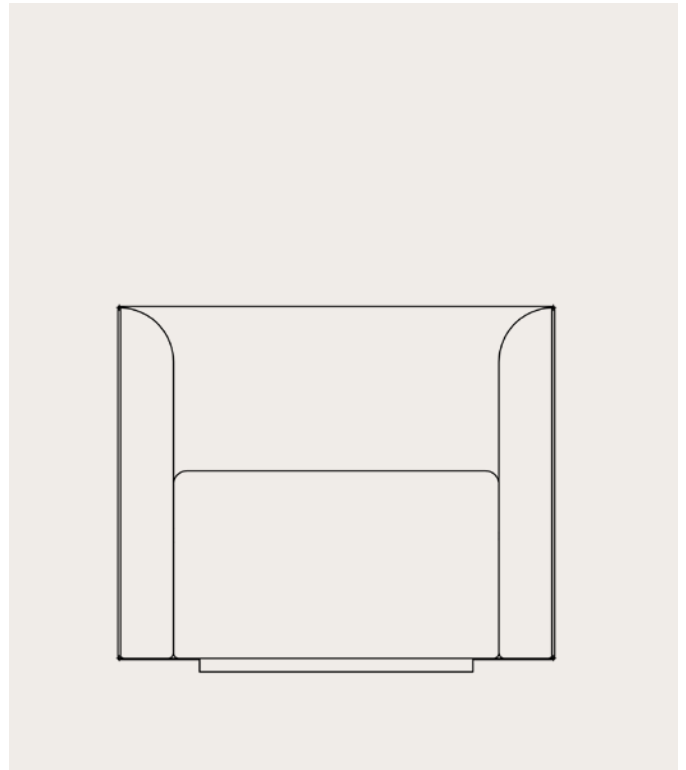

TAKU LOUNGE CHAIR