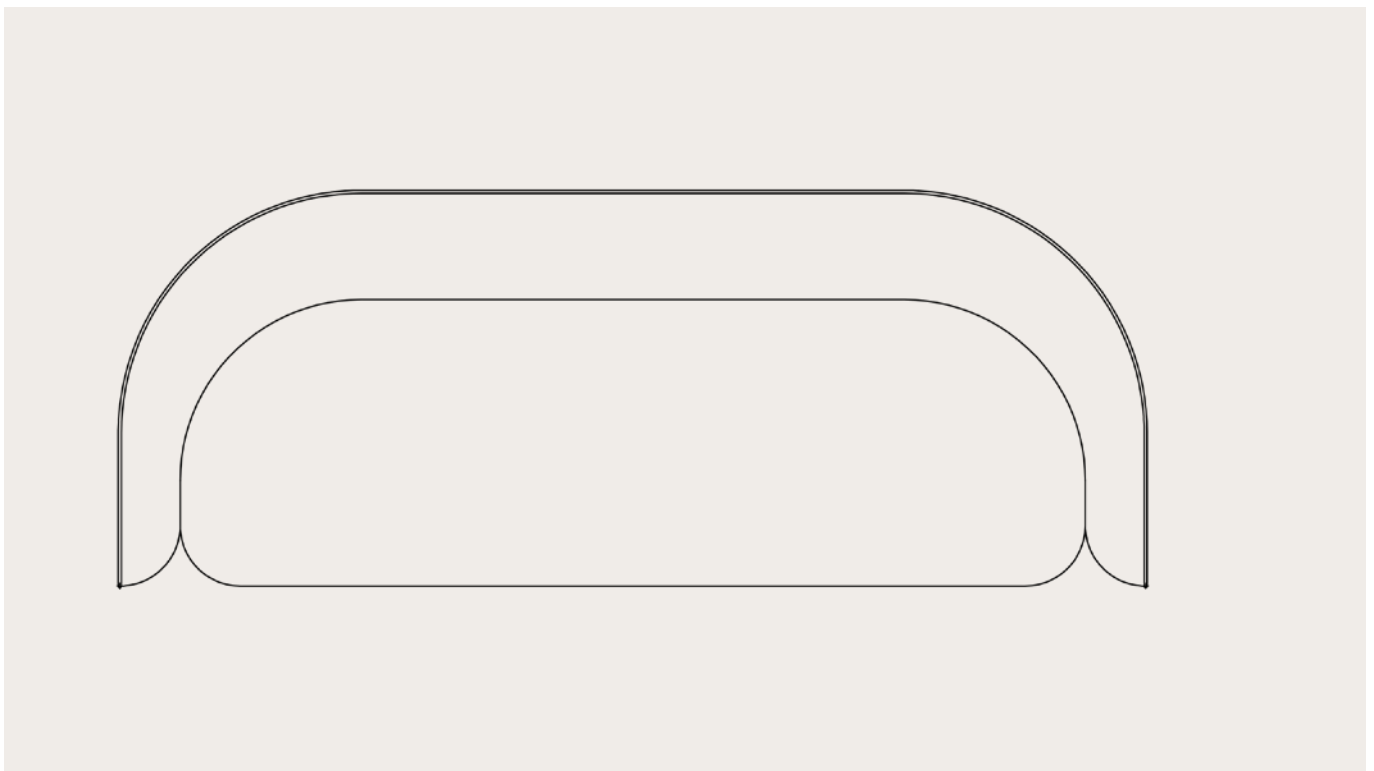

TAKU LOUNGE SOFA