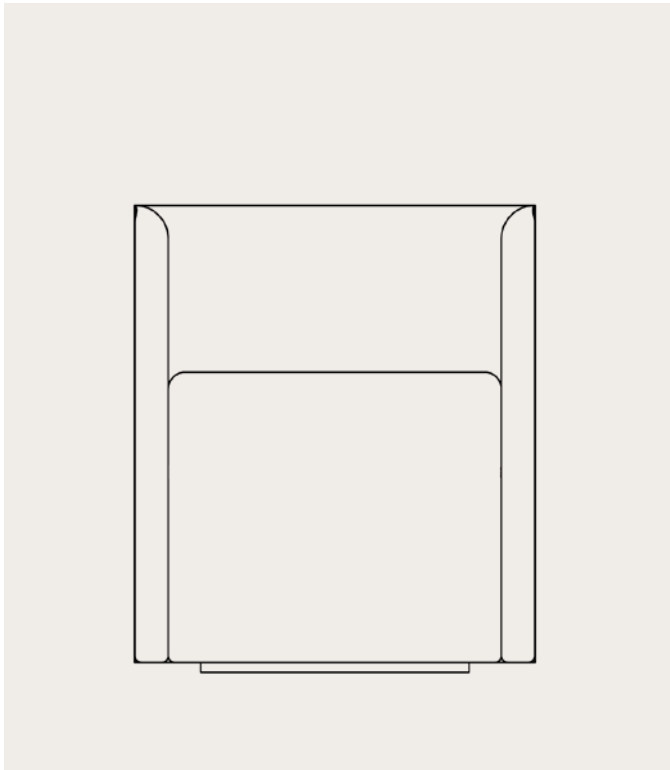

TAKU DINING CHAIR