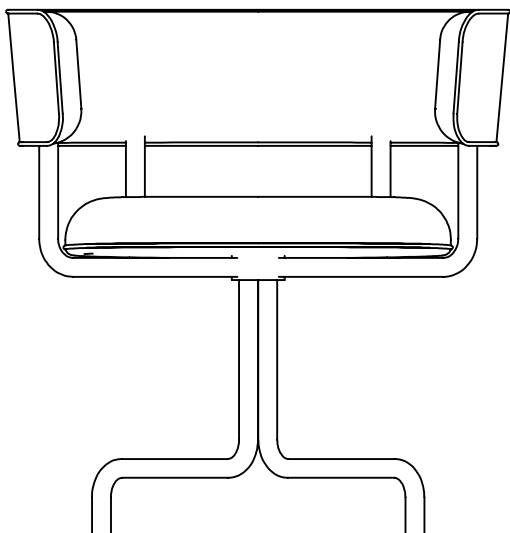

**Description**

“Font Swivel” is a line extension to the Font collection. A comfortable office chair, as its swivel base allows extra movement instead of having to twist when seated. Same as for the Font collection - Font Swivel comes with many style options.

---

**Dimensions**

W 67 cm, D 55 cm, H 73 cm  
On request H 69.5 cm  
Seat H 45 cm, D 43 cm

---

**Weight**

13 kg

---

**Packaging type**