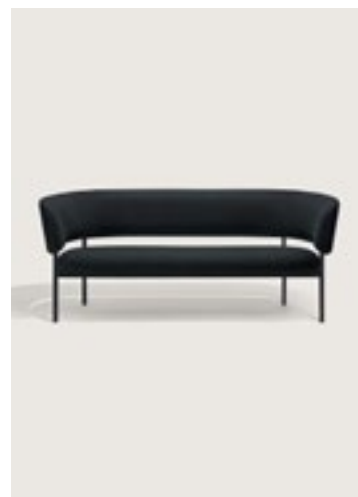

FONT LOUNGE SOFA