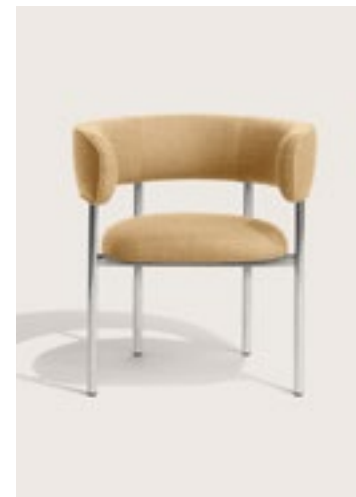

FONT DINING ARMCHAIR

Upholstery:
Kvadrat Vidar 323
Piping:
Kvadrat Vidar 323
Frame: Polished steel or
black

Fire treatment: Cal 117,
BS 5852

PG3