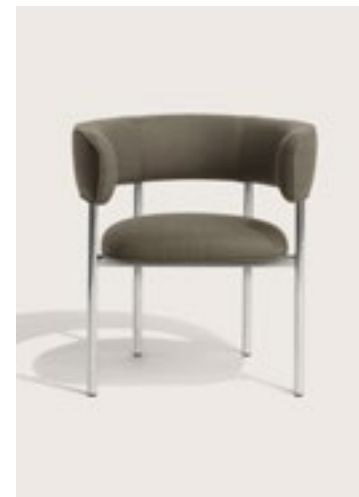

FONT LOUNGE ARMCHAIR

FONT LOUNGE SOFA

FONT COLLECTION - Production time: 3 weeks

FONT BAR STOOL

FONT BAR ARMSTOOL

FONT BAR SOFA

FONT DINING CHAIR

FONT DINING ARMCHAIR