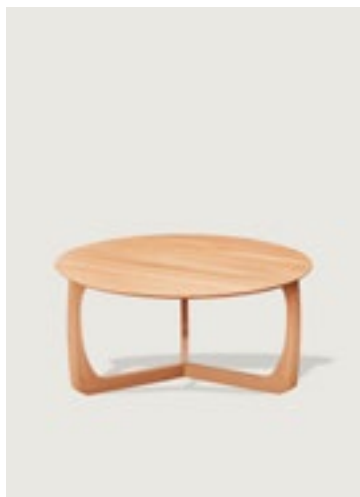

Ceramic: Pastel blue (RAL 5024)  
Metal: Pastel blue (RAL 5024)  
or Metal: Sand blasted metal

LILI - In Stock please enquire

Table top: Black lacquered ash  
Legs: Black lacquered ash

Table top: Oiled oak  
Legs: Oiled oak