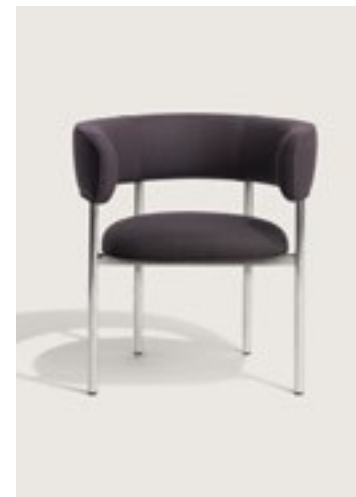

FONT DINING ARMCHAIR