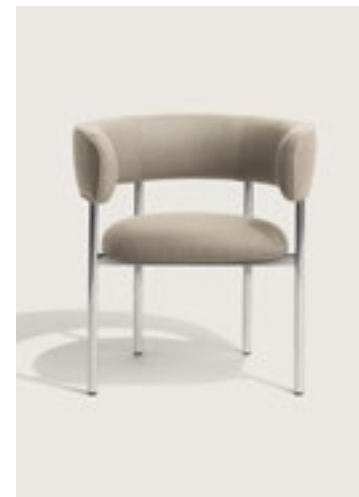

FONT LOUNGE ARMCHAIR

FONT LOUNGE SOFA

FONT COLLECTION - Production time: 3 weeks

FONT BAR STOOL

FONT BAR ARMSTOOL

FONT BAR SOFA

FONT DINING CHAIR

FONT DINING ARMCHAIR