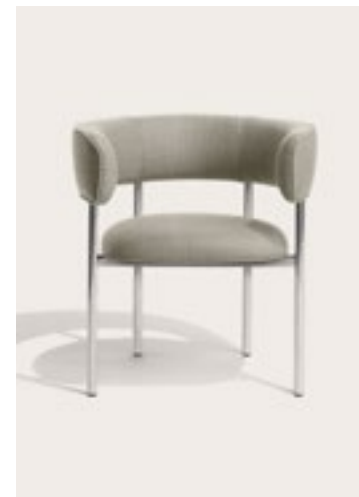

FONT DINING ARMCHAIR