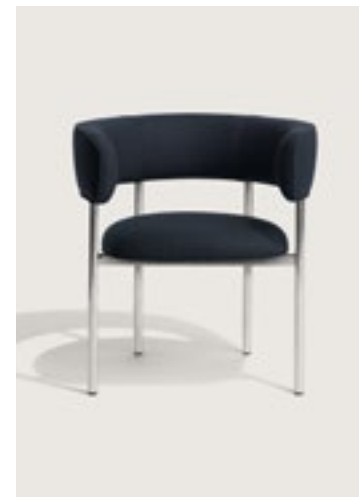

FONT BAR STOOL

FONT BAR ARMSTOOL

FONT BAR SOFA

FONT DINING CHAIR

FONT DINING ARMCHAIR

Upholstery:  
Kvadrat Vidar 0786  
Piping:  
Kvadrat Vidar 0786  
Frame: Polished steel or  
black

Fire treatment: Cal 117,  
BS 5852