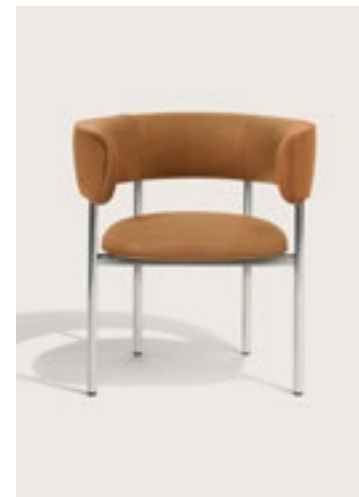

FONT LOUNGE SOFA

FONT COLLECTION - Production time: 3 weeks

FONT BAR STOOL

FONT BAR ARMSTOOL

FONT BAR SOFA

FONT DINING CHAIR

FONT DINING ARMCHAIR

Upholstery:  
Sørensen Dunes cognac  
Piping:  
Sørensen Dunes cognac  
Frame: Polished steel or  
black