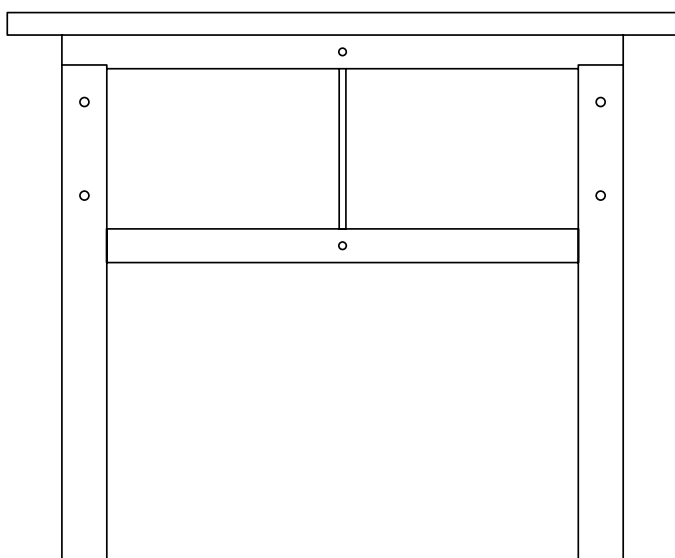

Description

A beautiful and graphic dining table combining three different elements and two materials which can be combined in an endless array of variations. The detail is in the exposition of its construction. A honest and clean design.

Dimensions

Small: W 200 cm, D 90 cm, H 73.5 cm
Medium: W 240 cm, D 90 cm, H 73.5 cm
Large: W 280 cm, D 90 cm, H 73.5 cm
Round: Ø 125 cm

Weight

Small: 75 kg (Fenix), 71 kg (oak)
Medium: 90 kg (Fenix), 85 kg (oak)
Large: 105 kg (Fenix), 99 kg (oak)
Round: 50.5 kg (Fenix), 47.5 kg (oak)

Packaging type

Disassembled in boxes.

Number of parcels

3

Packaging dimensions

Table top:

Small: W 210 cm, D 100 cm, H 7 cm
Medium: W 250 cm, D 100 cm, H 7 cm
Large: W 290 cm, D 100 cm, H 7 cm

Beam:

Small: W 150 cm, D 40 cm, H 5 cm
Medium: W 190 cm, D 40 cm, H 5 cm
Large: W 230 cm, D 40 cm, H 5 cm

Legs:

W 15 cm, D 70 cm, H 15 cm

Packaging weight

Small: 78 kg (Fenix), 74 kg (oak)
Medium: 93 kg (Fenix), 89 kg (oak)
Medium: 108 kg (Fenix), 104 kg (oak)
Round: 53 kg (Fenix), 50 kg (oak)